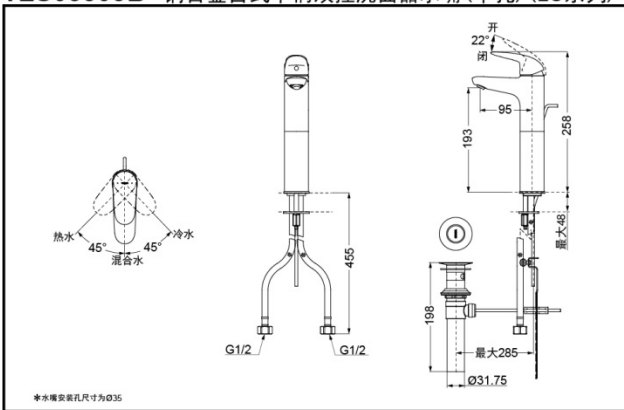

SPECIFICS

Water Inlet Requirement :
0.05MPa(Dynamic Pressure)~1.0MPa(Static Pressure)

Water Efficiency : Grade1
Spout : Bubbler equipped

Others

Series : LC

TLS03303B Single-Lever Lavatory Faucet

*TOTO(CHINA) CO.,LTD. All rights reserved.

TLS03304B Single-Lever Lavatory Faucet

*TOTO(CHINA) CO.,LTD. All rights reserved.

TOTO(CHINA) CO.,LTD. www.toto.com.cn