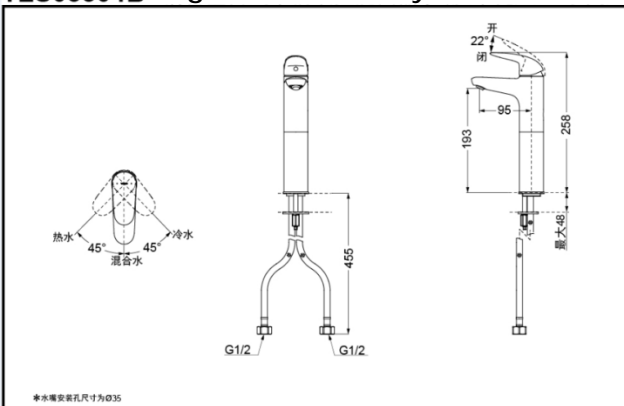

SPECIFICS

Water Inlet Requirement :
0.05MPa(Dynamic Pressure)~1.0MPa(Static Pressure)

Water Efficiency : Grade1
Spout : Bubbler equipped

Others

Series : LC

TLS03303B Single-Lever Lavatory Faucet

*TOTO(CHINA) CO.,LTD. All rights reserved.

TLS03304B Single-Lever Lavatory Faucet

*TOTO(CHINA) CO.,LTD. All rights reserved.

TOTO(CHINA) CO.,LTD. www.toto.com.cn